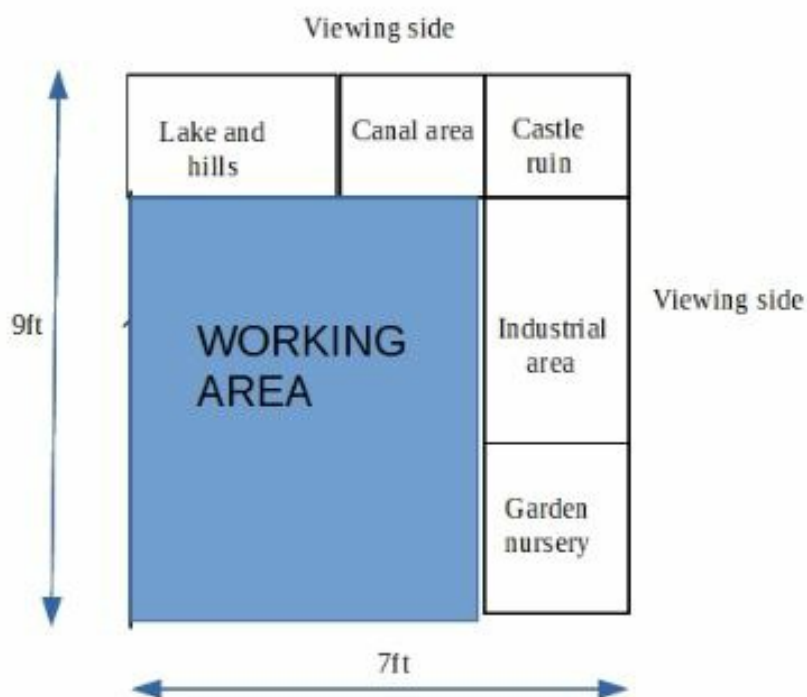

## SILLEAN MODEL RAILWAY (SMR)

I have a small modular layout, made up of 4 boards, a 4ft long straight board, a 4ft long board with a built in corner and 2 off 3ft long loop boards at each end. (See diagram of layout.)

There is NO set location, NO set period just enjoy running trains, from Thomas the tank engine, to steam locos and diesel locos

Each board has its own imaginative scene, canal scene, castle ruins, lake and hills, nursery and an industrial area.

Layout is free standing.

Requires one power point.

Needs two operators to run layout

There are 2 looped tracks on the front of the boards, which will have DCC locos running.

Also there is a shuttle line on the front of board running end to end (track 3 from front of board)

There can be up to 8 loco's running at any time.

**SILLEAN MODEL RAILWAY (SMR)**