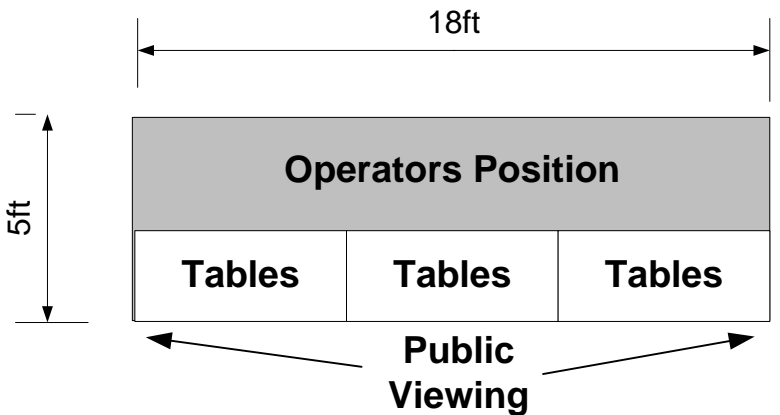

Small N Working

Description

This is an exercise in minimalism even by N Gauge standards. A small and light hearted display of working N Gauge trains in what might seem impossibly small spaces. The cry or moan "I don't have room for a layout" should not be heard any more.

Option 1

Option 2

Please note that I would need 2 or 3 6ft x 2ft tables to display my layouts plus one 13amp socket
Thank-you

Contact Details:- Ian Redman 17 Cambridge Road, Horsham, West Sussex. RH13 5ED
Phone Numbers:- Home 01403 262910 Mobile 07768695026
E-mail:- ian@redmanfamily.plus.com -- Web Page:- www.smallnworking.co.uk