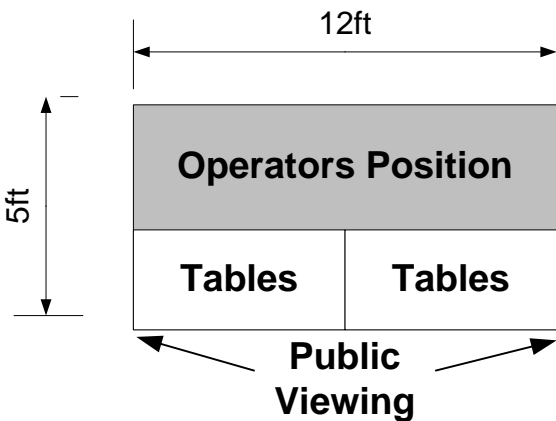

Small N Working

Description

This is an exercise in minimalism even by N Gauge standards. A small and light hearted display of working N Gauge trains in what might seem impossibly small spaces. The cry or moan "I don't have room for a layout" should not be heard any more.

Option 1

Option 2

Please note that I would need 2 or 3 6ft x 2ft tables to display my layouts plus one 13amp socket
Thank-you

Contact Details:- Ian Redman 17 Cambridge Road, Horsham, West Sussex. RH13 5ED
Phone Numbers:- Home 01403 262910 Mobile 07768695026
E-mail:- ian@redmanfamily.plus.com -- Web Page:- www.smallnworking.co.uk